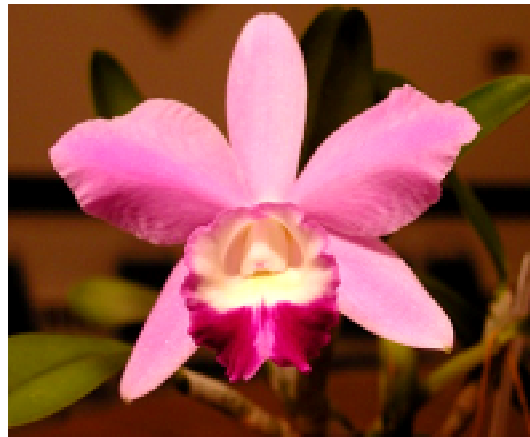

Pinelands Orchid Society Highlights from the Show Table October 4, 2005

Blc. Mem. Vida Lee 'Mei Lynn'
10 Points – Eileen Willison

Paph. (Pulsar x Black
Cherry) #1 x fairrieanum
Super Red
1st Prize – Donna Boyle